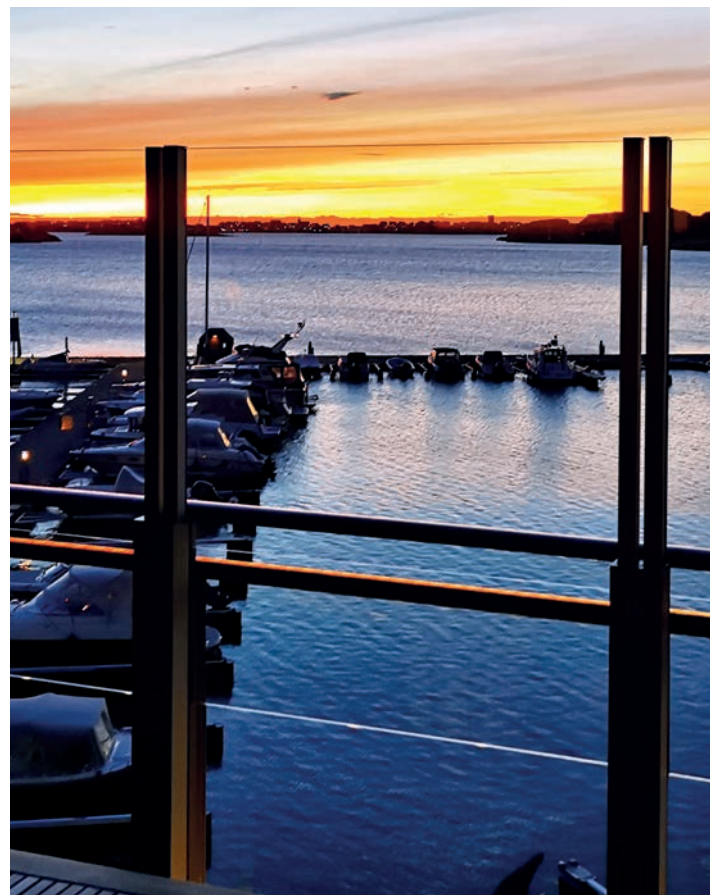

Glass balustrades for installation inside a railing

- + Retrofitted wind protection
- + Height-adjustable wind protection in glass
- + Two different variants
- + Compatible with other railings