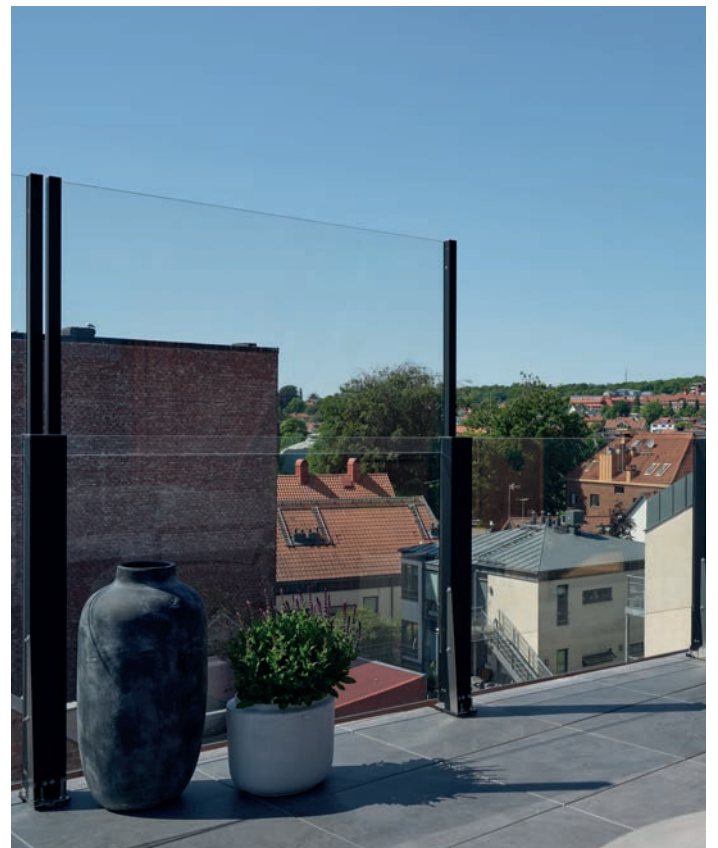

Glass balustrade for balcony

ClickitUpBalcony, CiUFixedBalcony, CiUFlexBalcony

When the patio is located where there is a risk of falling

- Our glass balustrades for balconies
- + Meet the toughest market requirements
- + Adapted for exposed environments
- + Weather-resistant and durable
- + Ensure style and safety